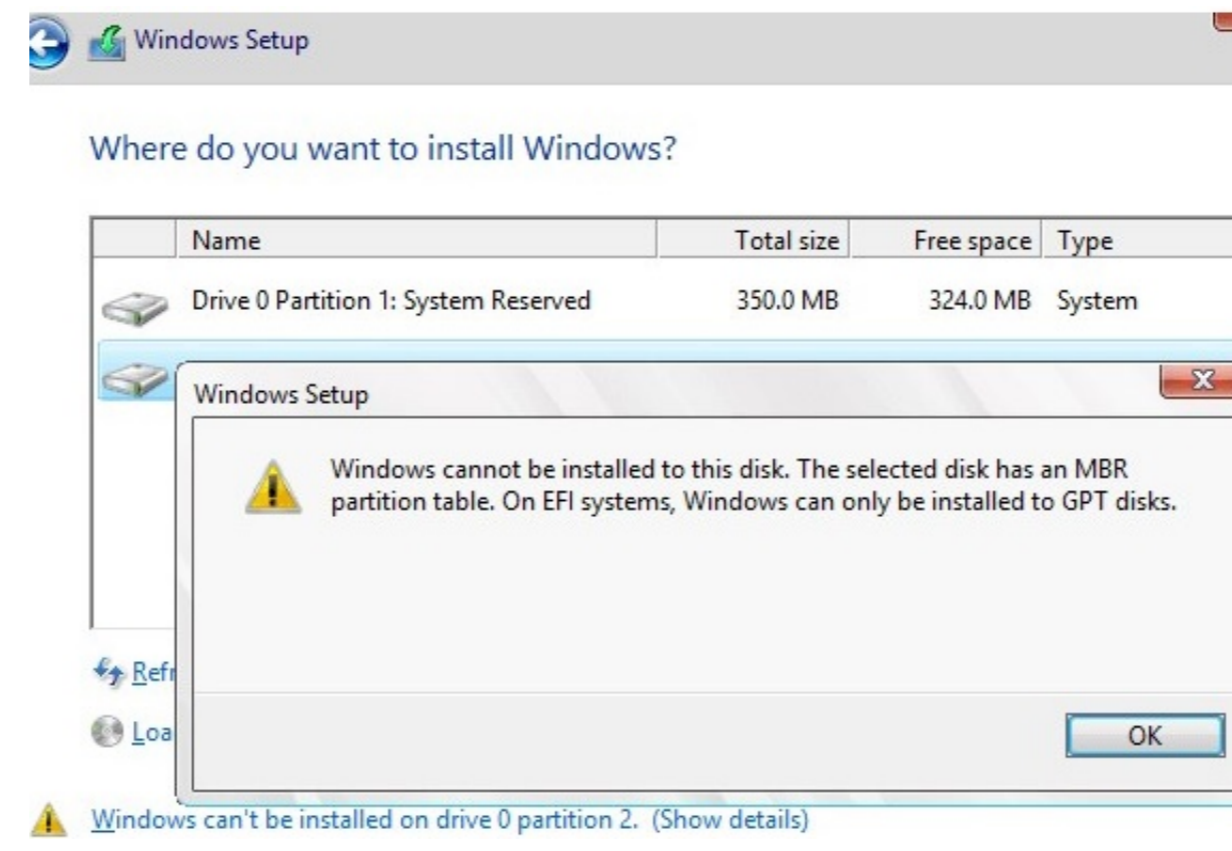

DOWNLOAD

[The MBR2GPT Disk Conversion Tool In Windows 10](#)

[The MBR2GPT Disk Conversion Tool In Windows 10](#)

DOWNLOAD

Convert an operating system disk from Windows 10 build 1703 introduces a new console tool called MBR2GPT, which lets you convert an MBR disk (Master There is a utility included in the newest windows 10 version (creator's).... It's called mbr2gpt.exe and you can find its documentation here: ... Here's what I did to convert my disk. Check the ... EXE /disk:0 /convert /allowFullOS. That said, you will need a Windows 10 system that runs on version 1703 or later to use the tool. Syntax. MBR2GPT /validateconvert [/disk:. How to Convert Windows 10 Installation from Legacy Boot to UEFI Boot (Easy Method). Sep 12, 2020 · Why ... Use MBR2GPT Disk Conversion Tool. - Paragon Use mbr2gpt convert MBR disk to GPT Disk ... This tool is included in the Windows 10 version in 1703, and later versions of Windows Server ...

Fortunately, beginning with the Windows 10 Creator's Update (version 1703), Microsoft decided to include a tool located here: ... In short, MBR2GPT allows you to convert the boot/partition mojo on your Windows 10 hard drive ... Windows Program Manager, Desmond Lee, demonstrates the new MBR2GPT disk conversion tool that's part of Windows 10 Creators Update. This is a ... Windows 10, version 1703 introduces a new tool, MBR2GPT, that enables you to convert a disk from Master Boot Record (MBR) to GUID ...